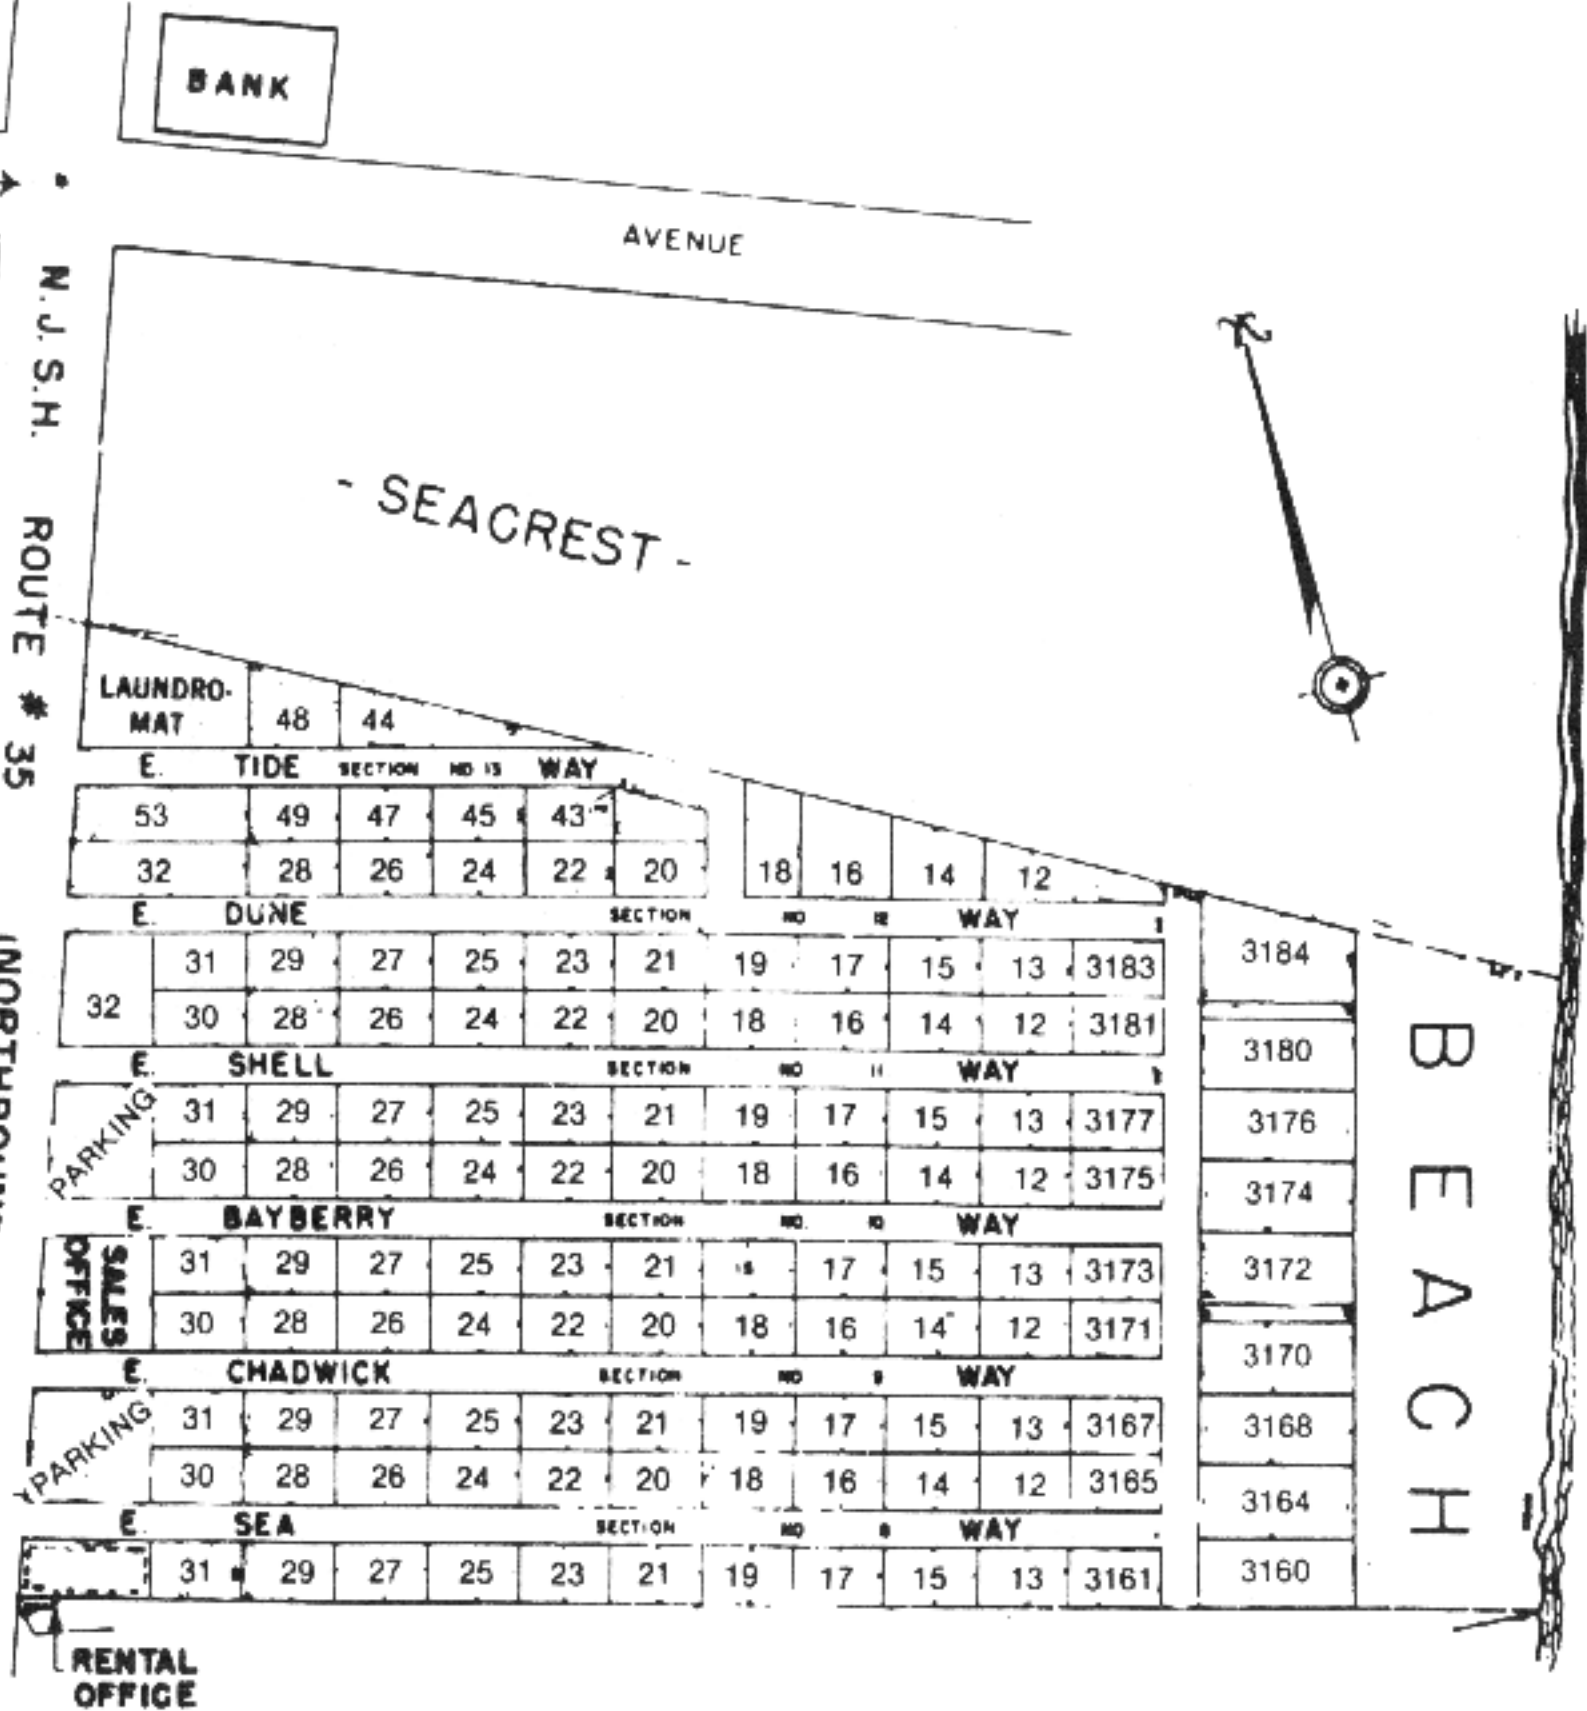

N.J.S.H. ROUTE # 35 (SOUTHBOUND LANE)

N.J.S.H. ROUTE # 35

(NORTHBOUND LANE)

BARNEGAT BAY

ARM OF BARNEGAT BAY

DEEP WATER LAGOON

MELODY LANE

MARINA

LITE

BAY BATHING BEACH

BAY BEACH

CLUB HOUSE

HARBOR

DEEP WATER

DEEP WATER

PLAYGROUND

L A N E

243	237	235	233	231	229	227	225	223	221	219	217	215	213	211	209	207	205	203	201
-----	-----	-----	-----	-----	-----	-----	-----	-----	-----	-----	-----	-----	-----	-----	-----	-----	-----	-----	-----

ISLAND DRIVE