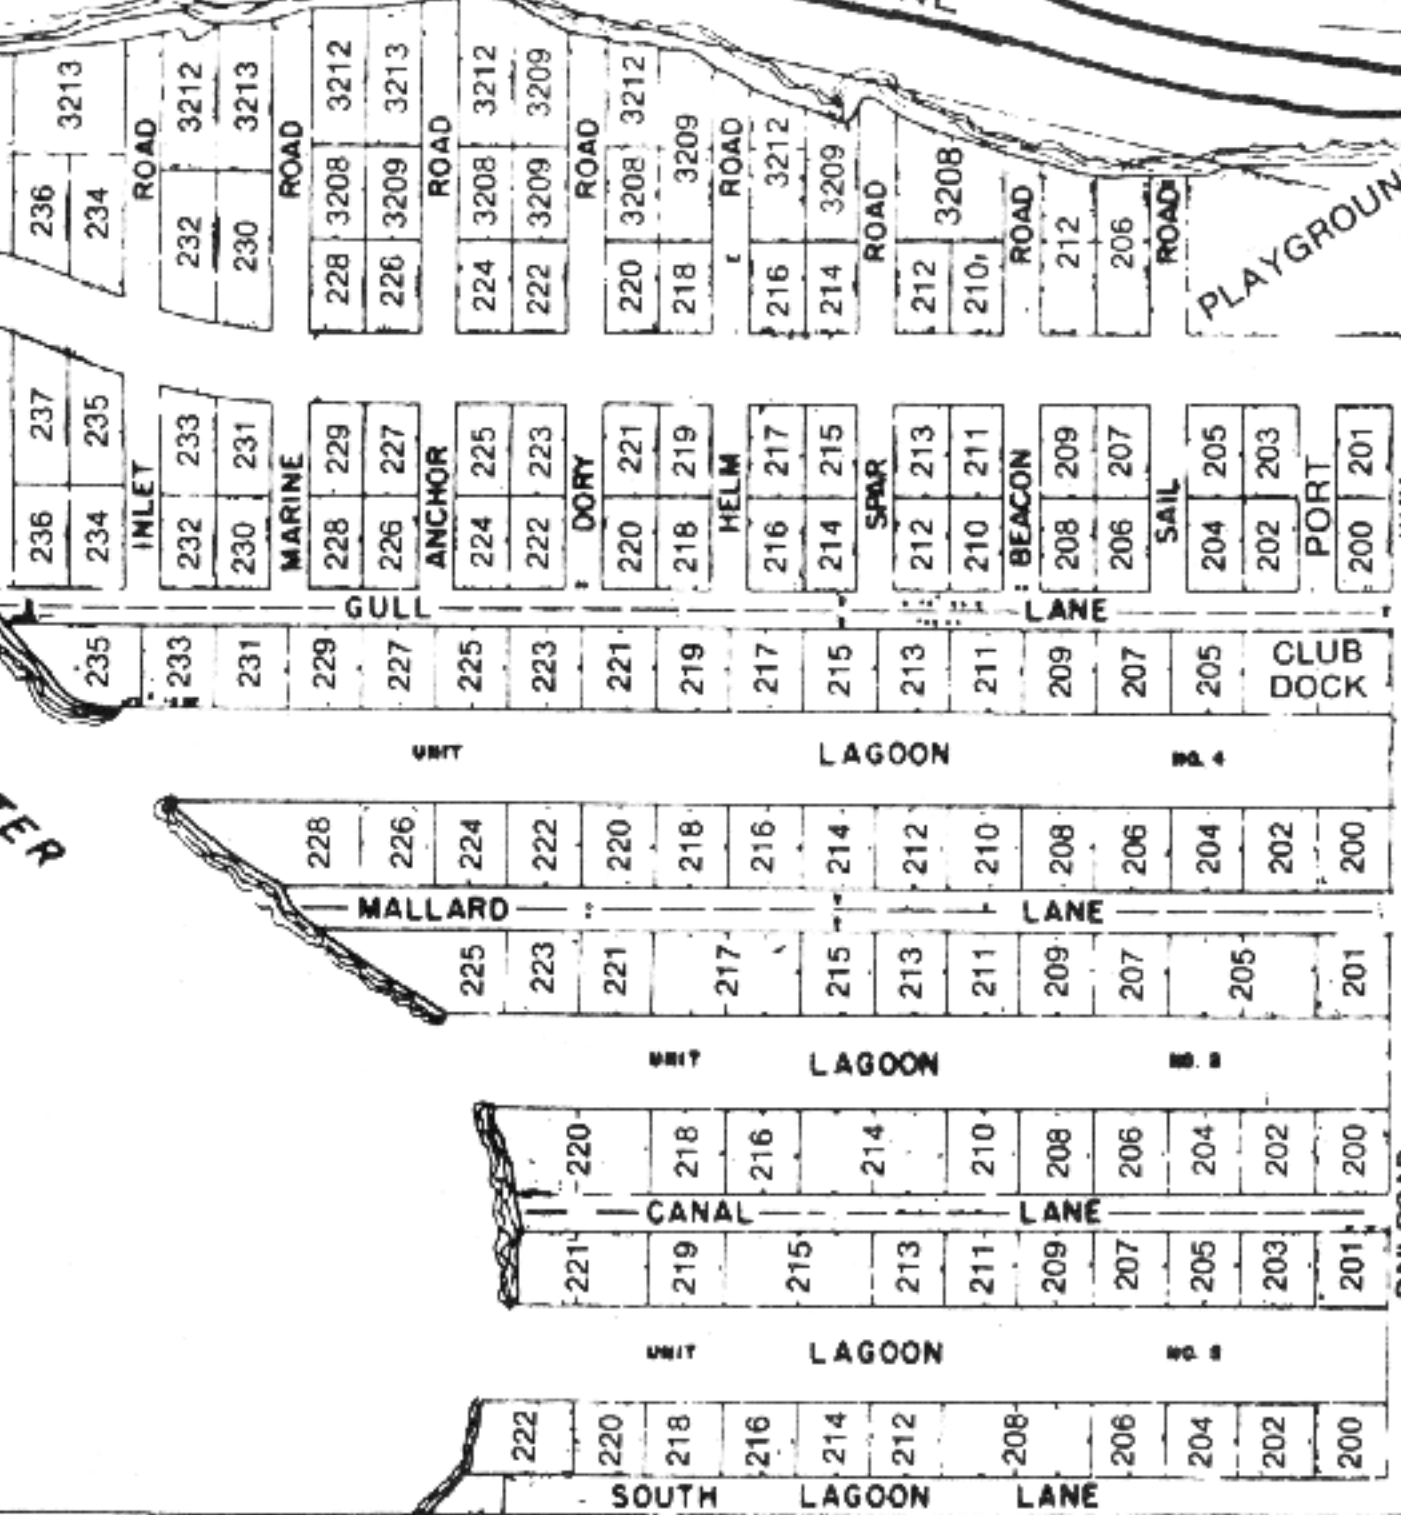

BARNEGAT BAY

ARM OF BARNEGAT BAY

DEEP WATER LAGOON

MELODY LANE

MARINA

LITE

BAY BATHING BEACH

BAY BEACH

CLUB HOUSE

HARBOR

DEEP WATER

DEEP WATER

PLAYGROUND

NO SWIMMING OR DIVING IN LAGOONS

GAP

COVE