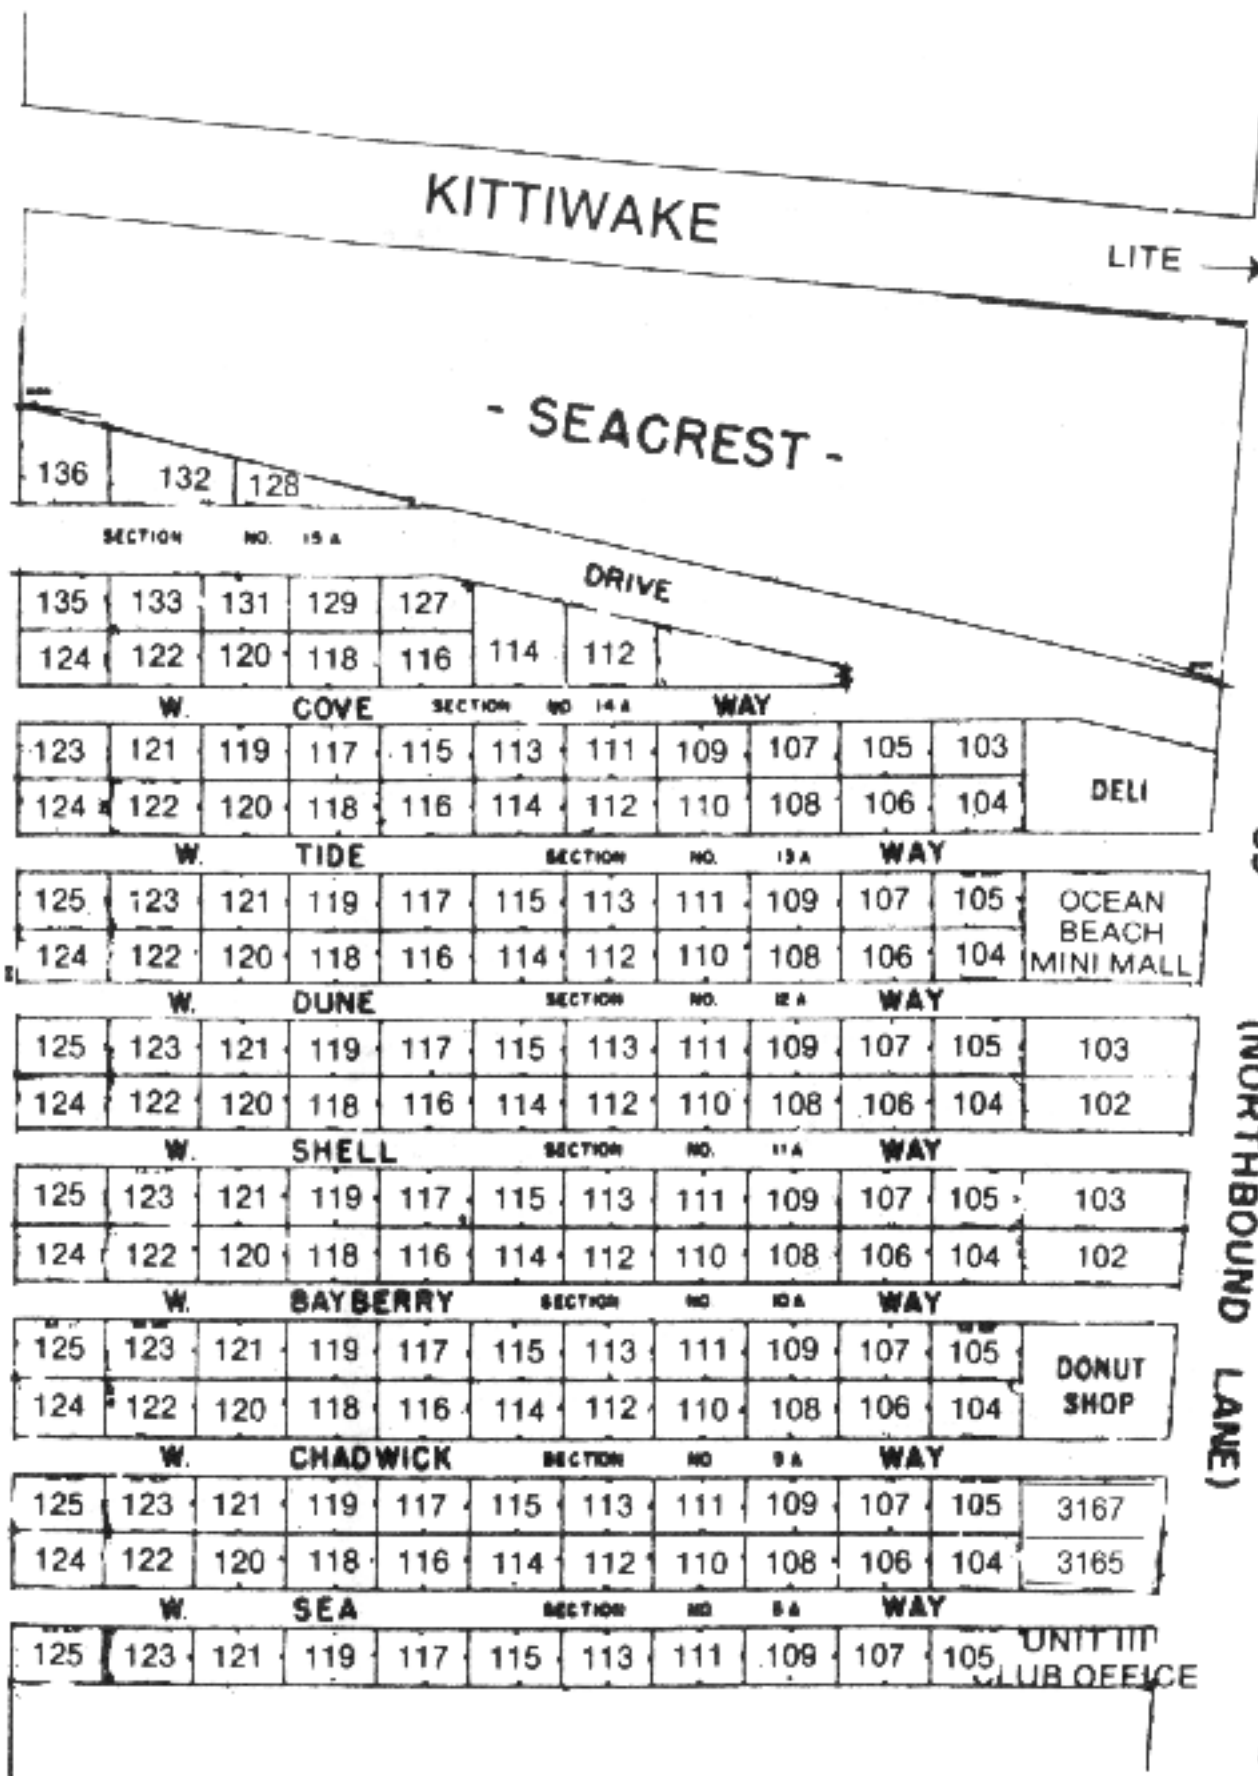

N.J.S.H. ROUTE # 35 (SOUTHBOUND LANE)

N.J.S.H. ROUTE # 35

(NORTHBOUND LANE)

BARNEGAT BAY

ARM OF BARNEGAT BAY

DEEP WATER LAGOON

MELODY LANE

MARINA

LITE

BAY BATHING BEACH

BAY BEACH

CLUB HOUSE

HARBOR

DEEP WATER

DEEP WATER

PLAYGROUND

L A N E

243	237	235	233	231	229	227	225	223	221	219	217	215	213	211	209	207	205	203	201
-----	-----	-----	-----	-----	-----	-----	-----	-----	-----	-----	-----	-----	-----	-----	-----	-----	-----	-----	-----

ISLAND DRIVE